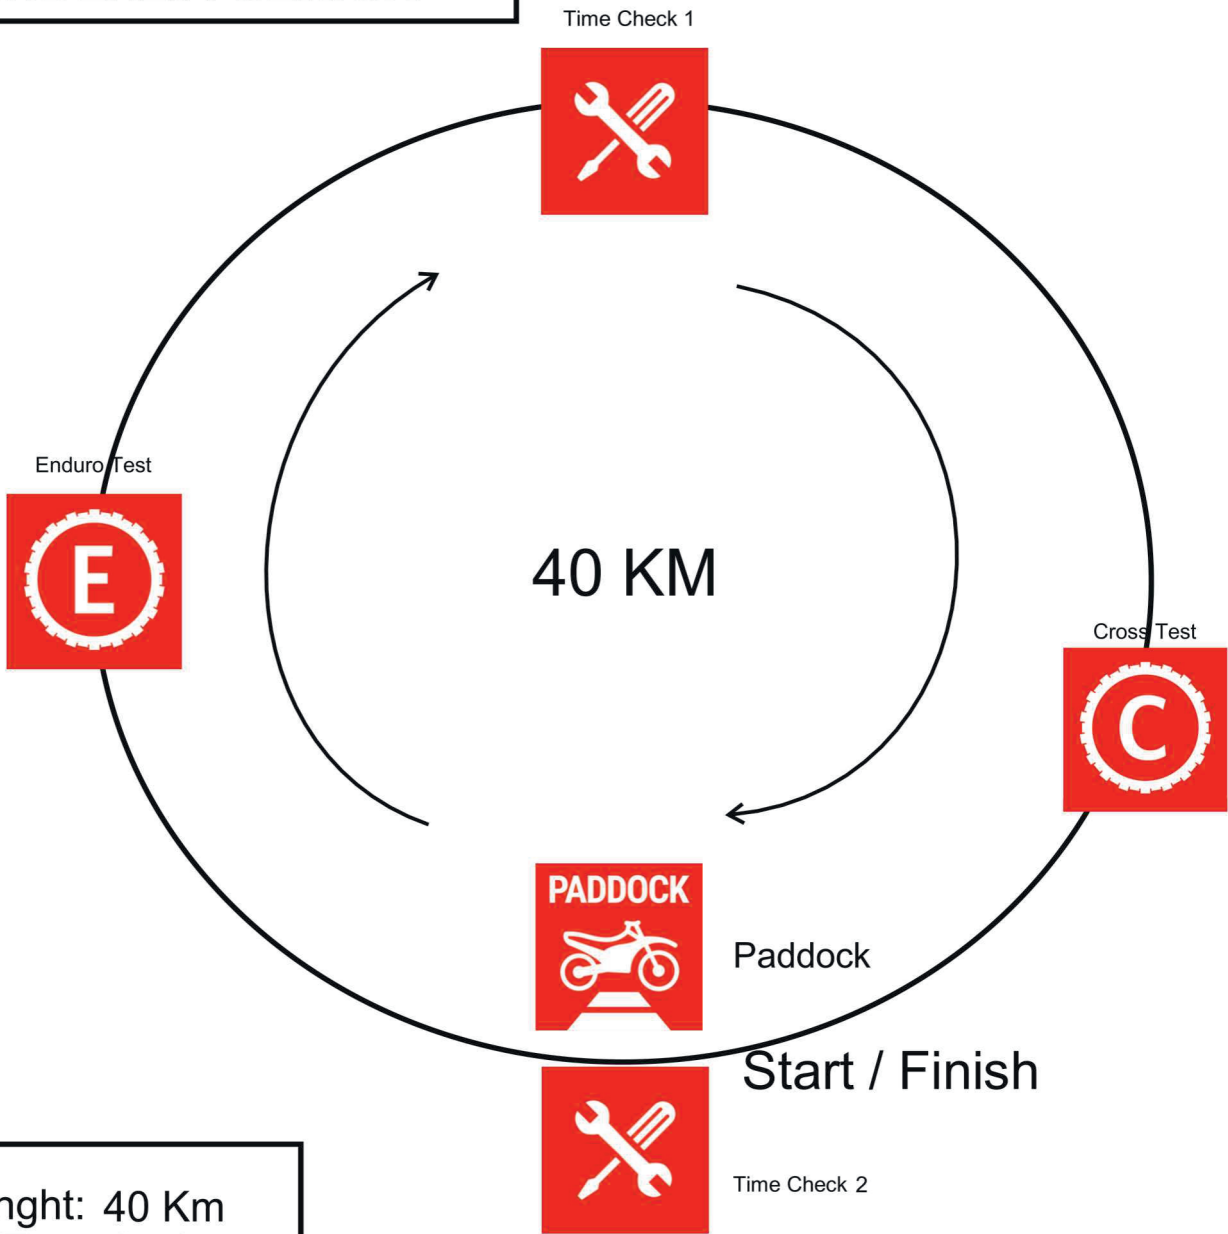

Matelica (MC) 22/06/2025
UNDER23 / SENIOR

Total lenght: 40 Km
Enduro Test: 4,5 km
Cross test : 5 km