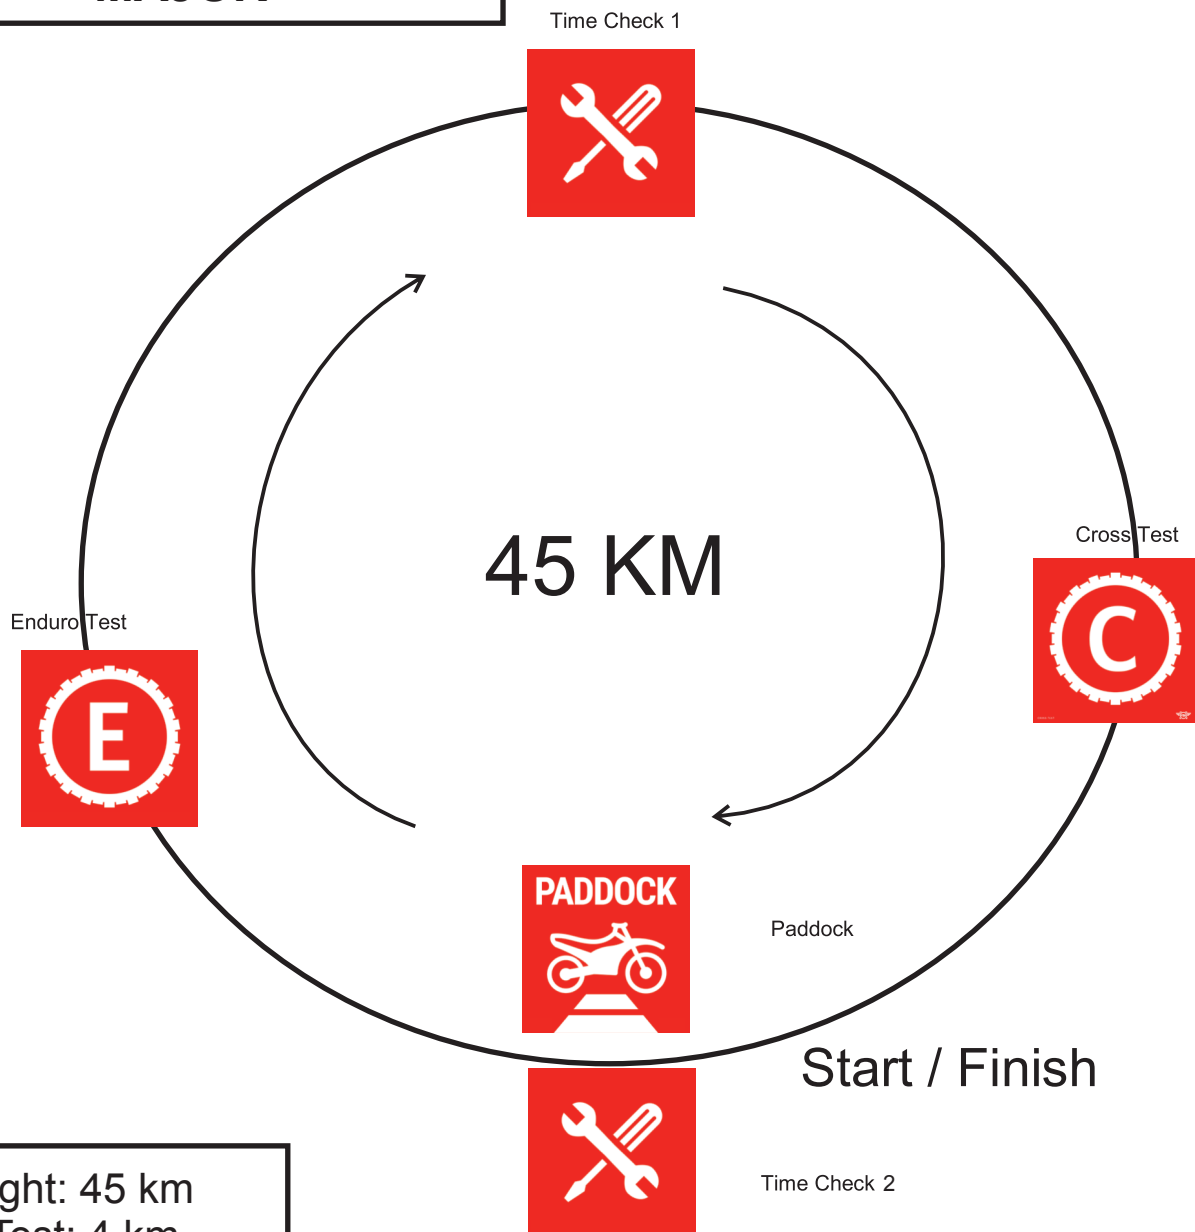

Rieti (RI) 15/09/2024
MAJOR

Total lenght: 45 km
Enduro Test: 4 km
Cross test: 3 km