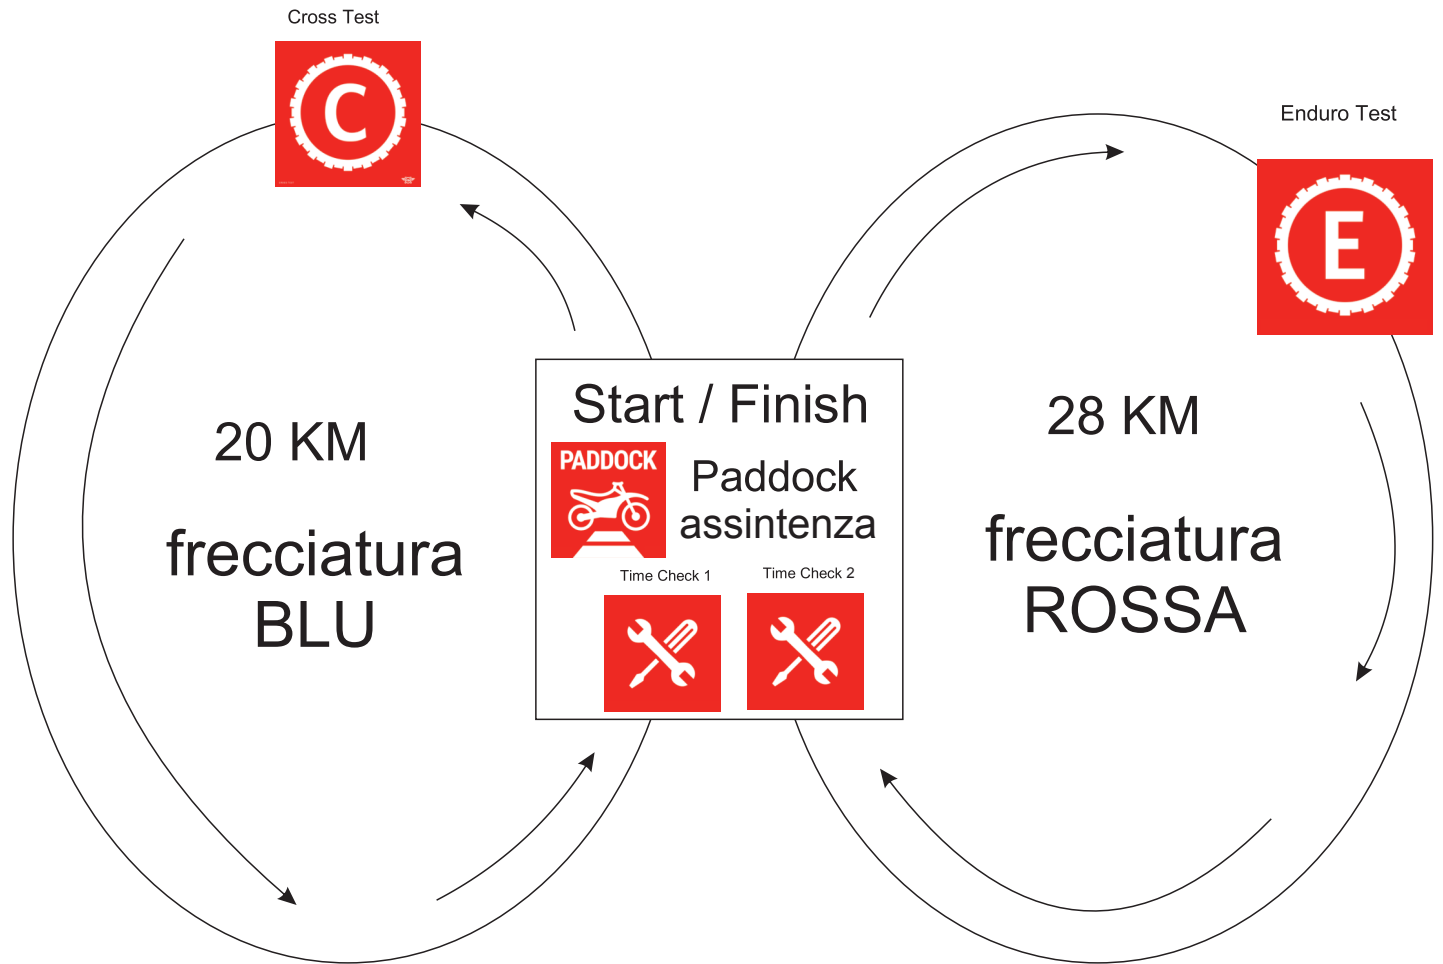

Salandra (MT) 21/04/2024  
**MAJOR**

Total lenght: 48 km  
Enduro Test: 5 km  
Cross test : 5 km