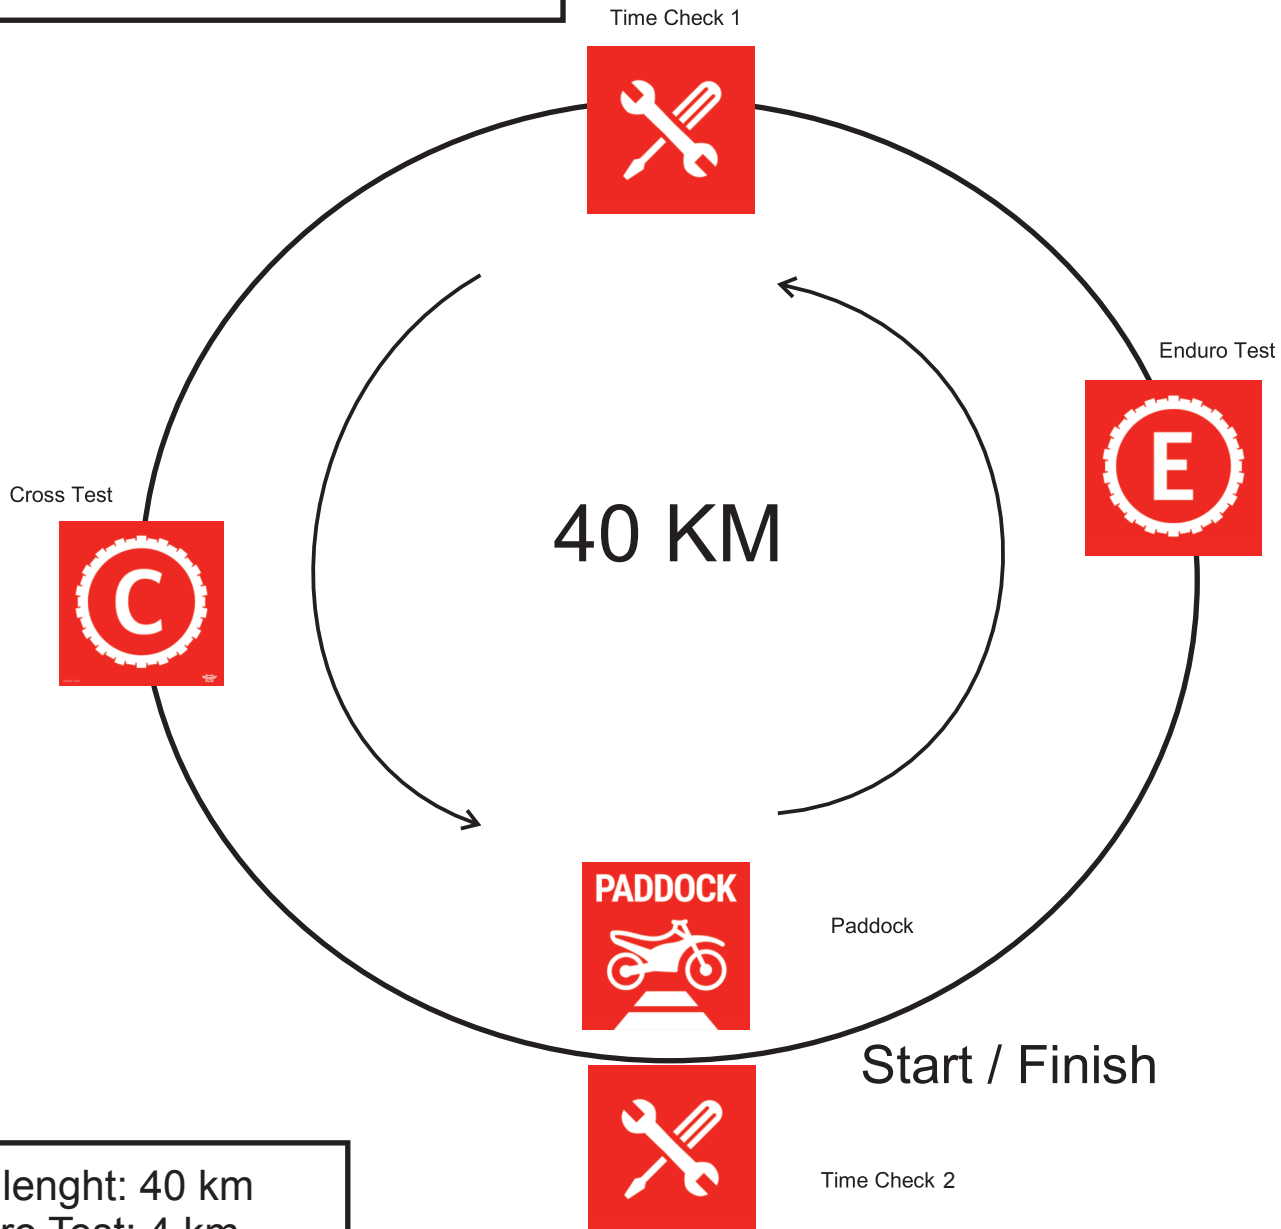

Monteu Roero (CN) 30/07/2023
MAJOR

Total lenght: 40 km
Enduro Test: 4 km
Cross test: 5 km