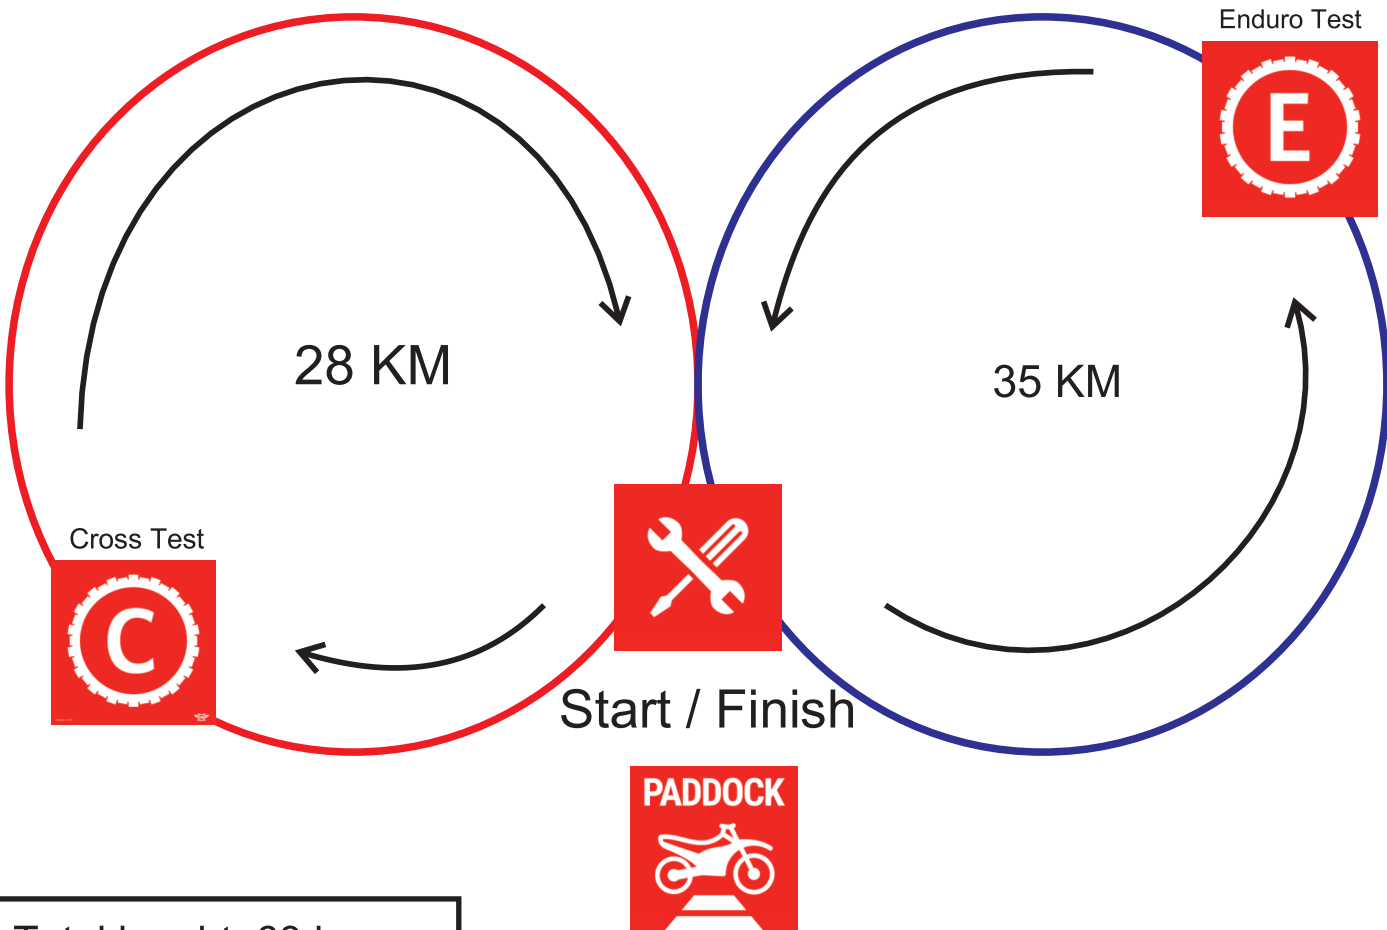

Massa Marittima (GR) 15/05/2022

MAJOR

Total lenght: 63 km
Cross test: 4 km
Enduro Test: 6 km